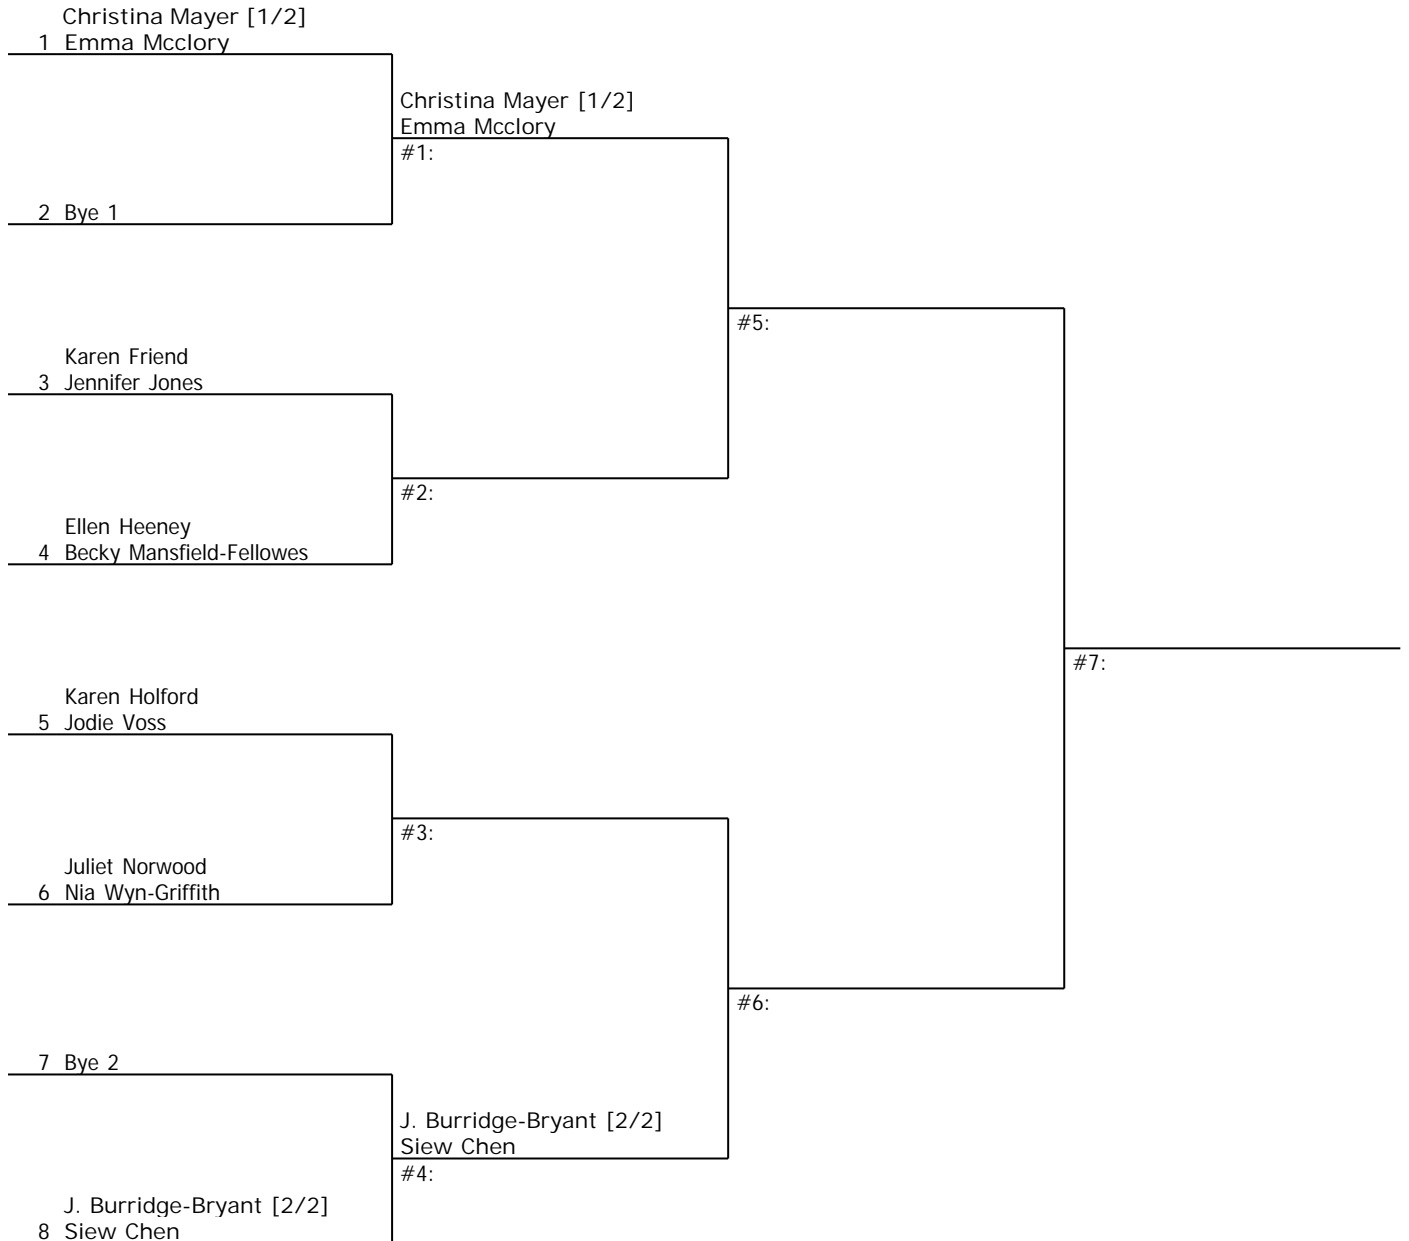

Mackintosh LTC - Club Championships 2015

MACKINTOSH LTC - LADIES DOUBLES

Date

City, Country

Website

Printed: 22/07/2015 00:02:50

Quarterfinals

Semifinals

Final

Winner